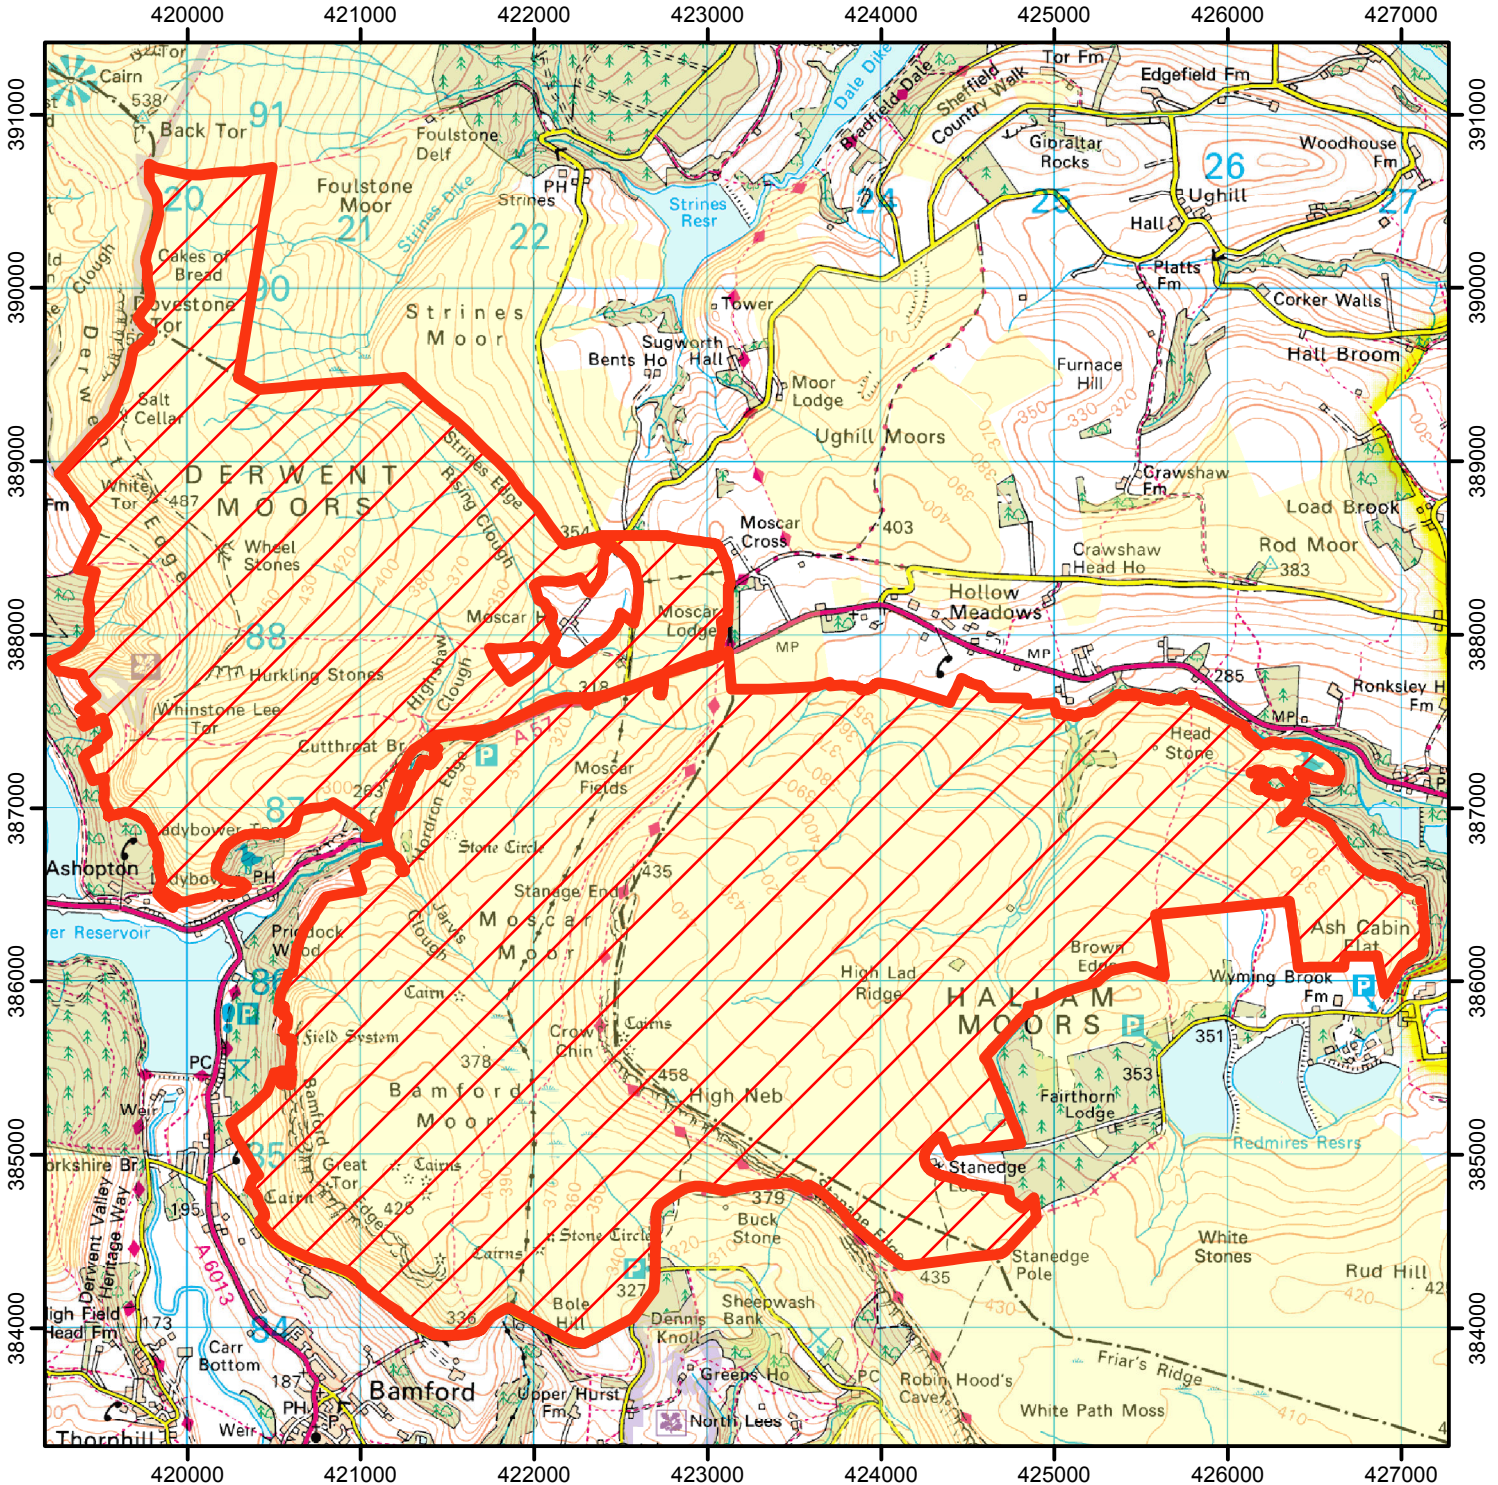

NATURAL ENGLAND

TO PROTECT MOORLAND BIRDS

Dogs are not allowed on the open access land shown hatched below. This does not apply to registered assistance dogs and dogs kept under effective control on Public Rights of Way.

From : 22nd November 2019 to 21st November 2024

Case Number : 2019119005

0 500 1,000 2,000 3,000 Metres

Restricted Open Access Land

Open Access Land

© Crown Copyright and database right 2019. Ordnance Survey 100022021

For more information call the Open Access Contact Centre on 0300 060 2091 or visit our website at www.gov.uk/right-of-way-open-access-land/use-your-right-to-roam